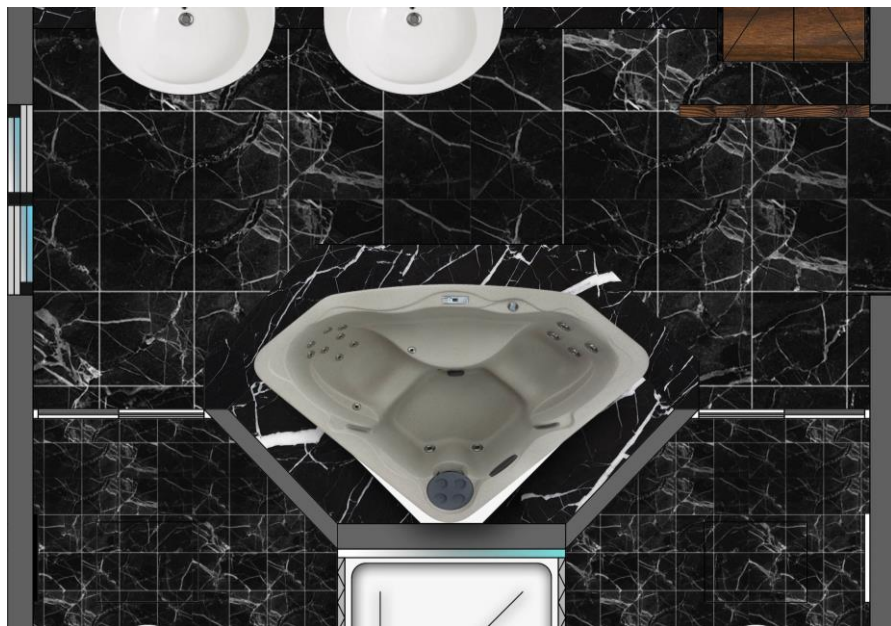

# PORTFOLIO

BY: JIHAD MELHEM

- ❖ This new build bathroom has hints of soft industrial style in its signature details and mix of materials. **Cement wall** and **floor tiles**, a **marble-topped wood vanity**, a **black framed mirror**, and **black geometric pendant light** with an **exposed Edison-style bulb** and a **spacious glass shower** add up to a polished take on livable industrial style that doesn't require a warehouse conversion to work.