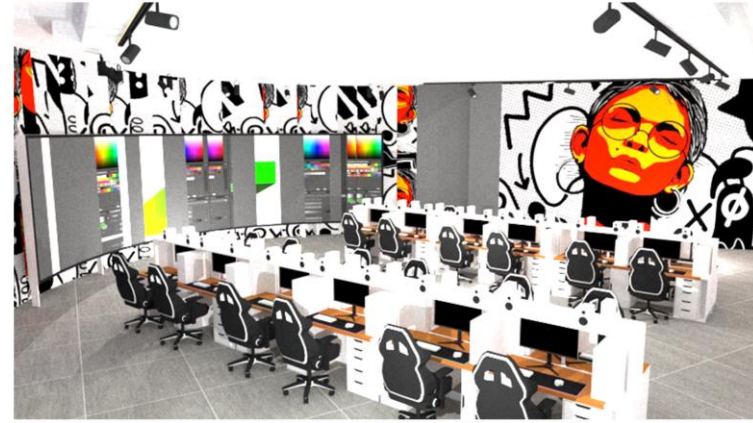

- ❖ Lecture room covered the walls with murals by street artist El Mac and tattoo and graffiti artist as well as designs that reference computer graphics and technology.