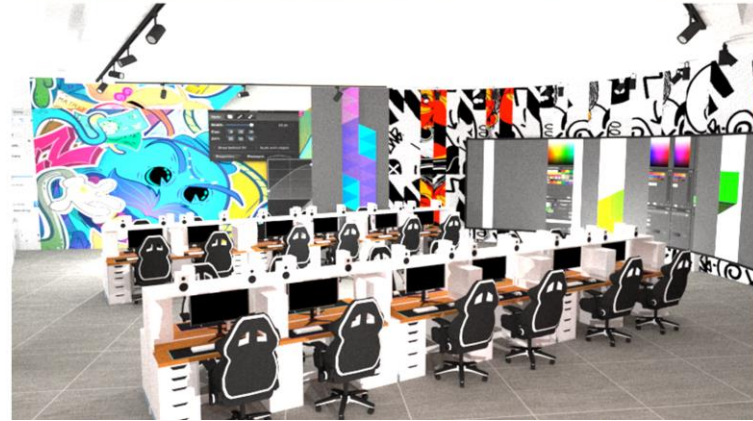

- ❖ Huge color swatches from Pantone have been used on the end of rows of desks, while other walls feature examples of handwritten and digital typography.