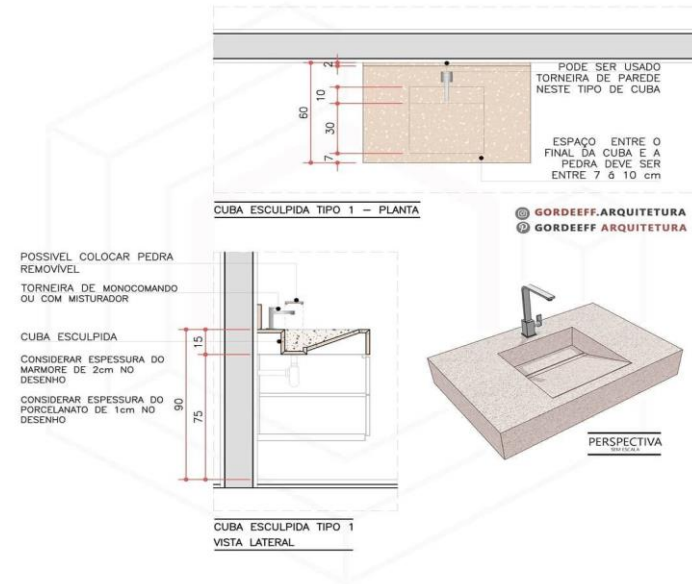

- ❖ This new build bathroom has hints of soft industrial style in its signature details and mix of materials. **Cement wall** and **floor tiles**, a **marble-topped wood vanity**, a **black framed mirror**, and **black geometric pendant light** with an **exposed Edison-style bulb** and a **spacious glass shower** add up to a polished take on livable industrial style that doesn't require a warehouse conversion to work.